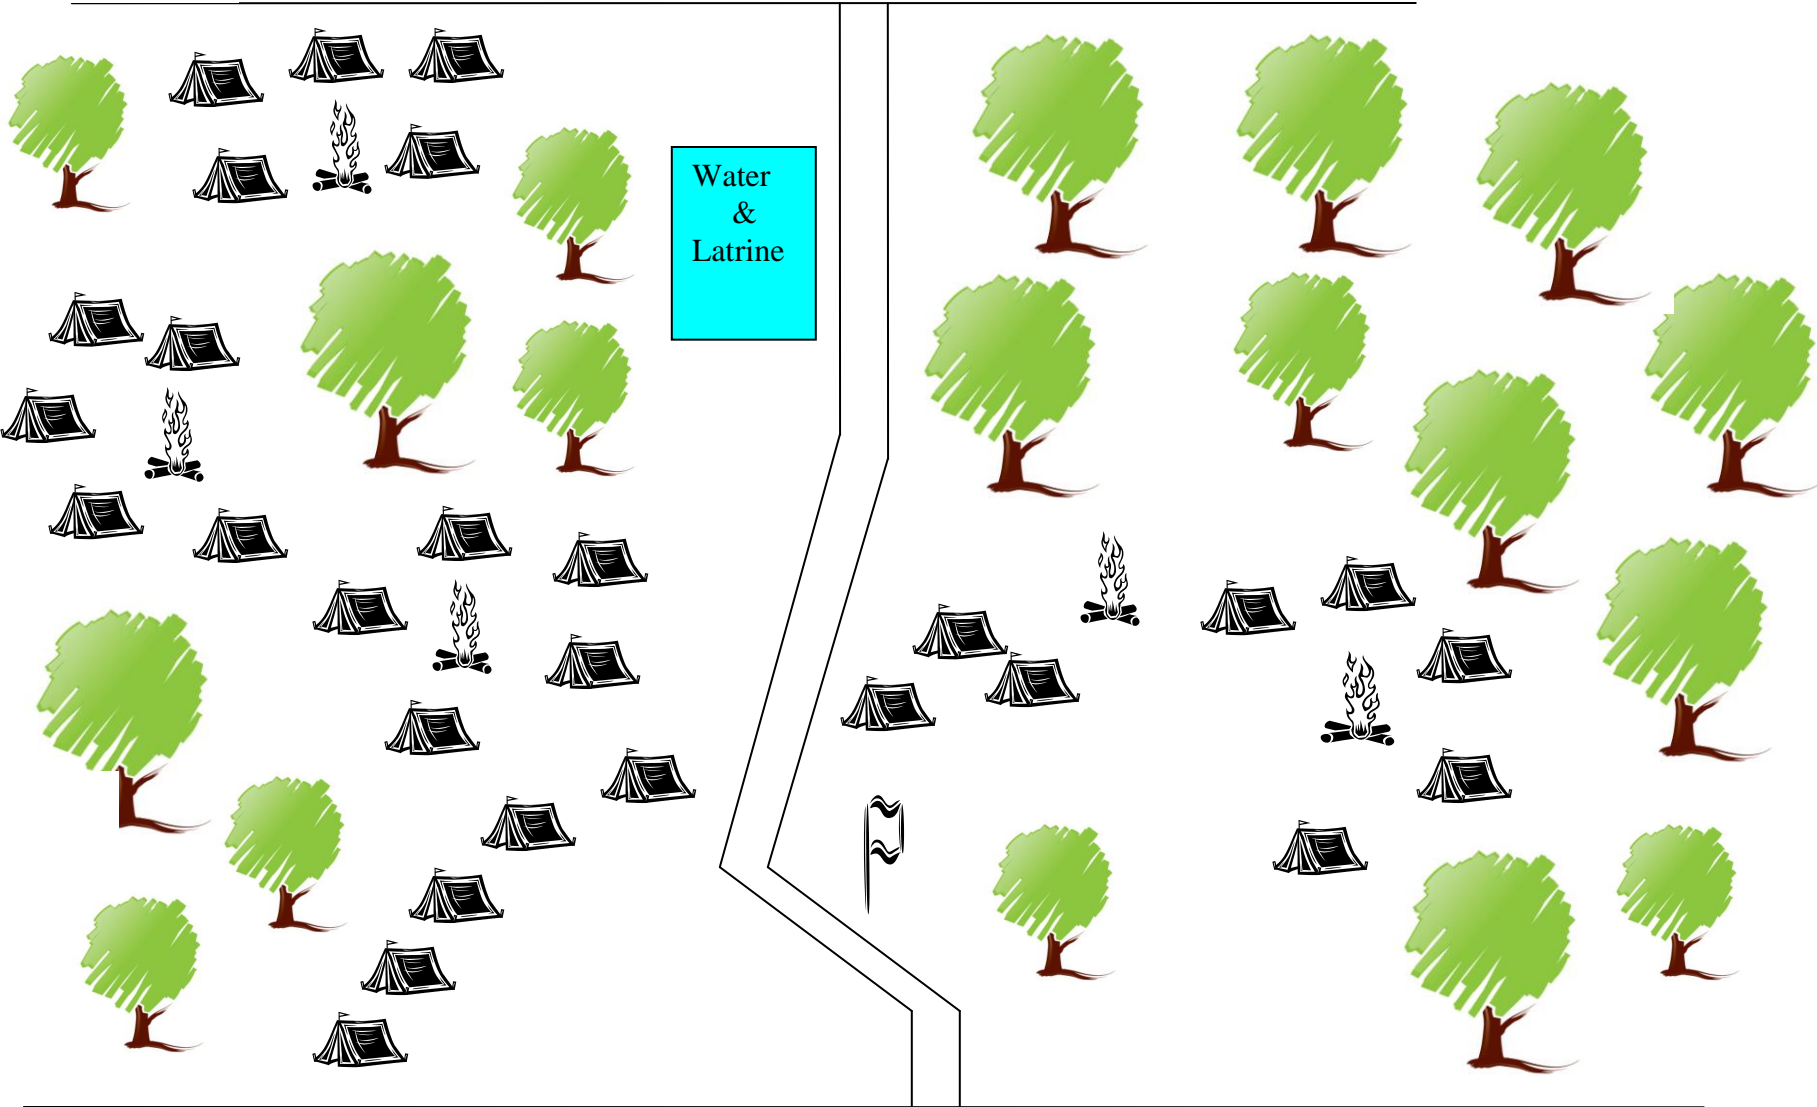

Mohican - Site 1

to Cayuga

Outer Circle Road

→ to Oneida

Service Road

to Central Showers →

↓
to Dining Hall